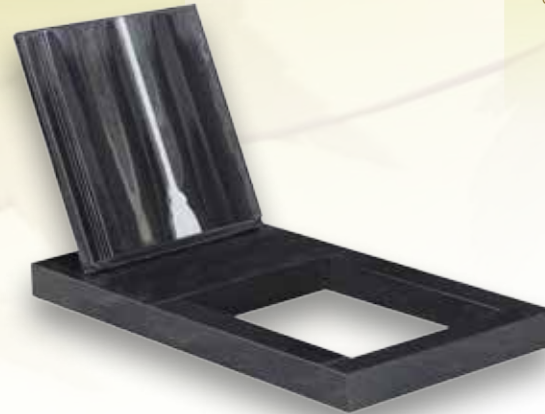

# Children's Memorials

ET152

- Black
- 18"x15"x2" / 18"x10"x2" Football 8" Dia
- Football vase set against polished black classic OG top

ET153

- Black
- Book 12"x15"x2"  
Base 18"x12"x2"  
Overall 24"x18"
- Curved page book with kerb set