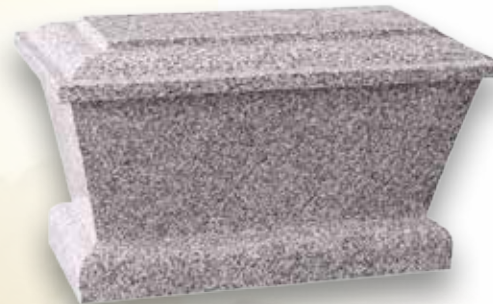

ET179

- Stirling Grey
- 10"x16"x8"
- Casket Urn with lid