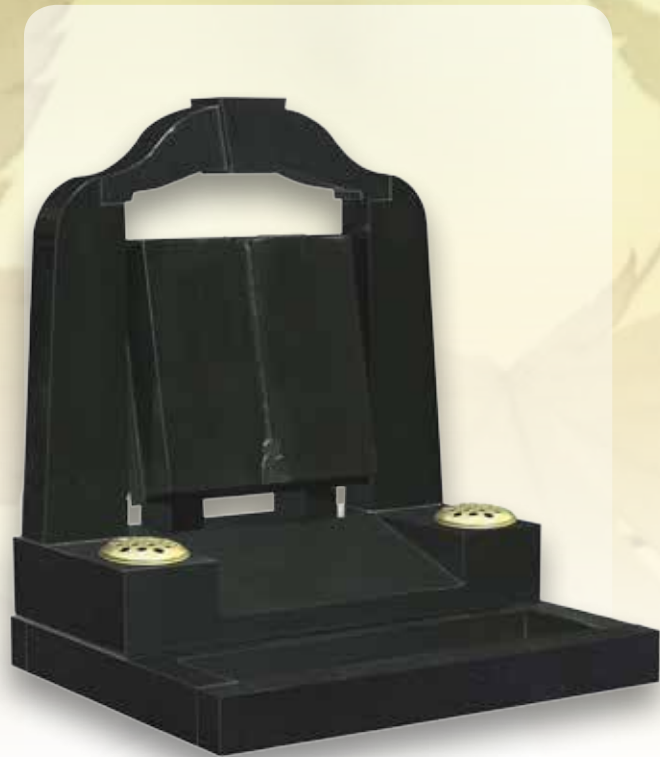

ET85

ET87

Book shape Memorials

ET84