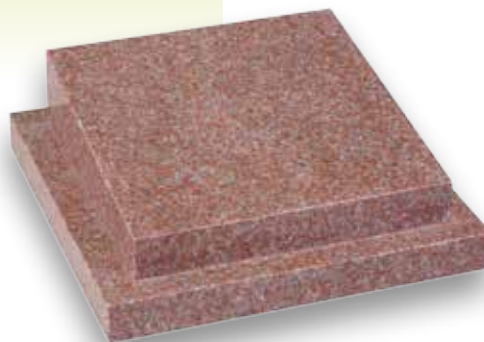

ET167

- Indian Red
- Wedge 15"x15"x3/2"
  Slab 18"x18"x2"