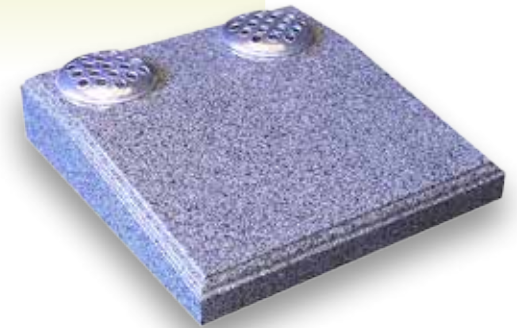

ET171

- Stirling Grey
- 18"x18"x4/2"
- Desk with fully polished moulded border